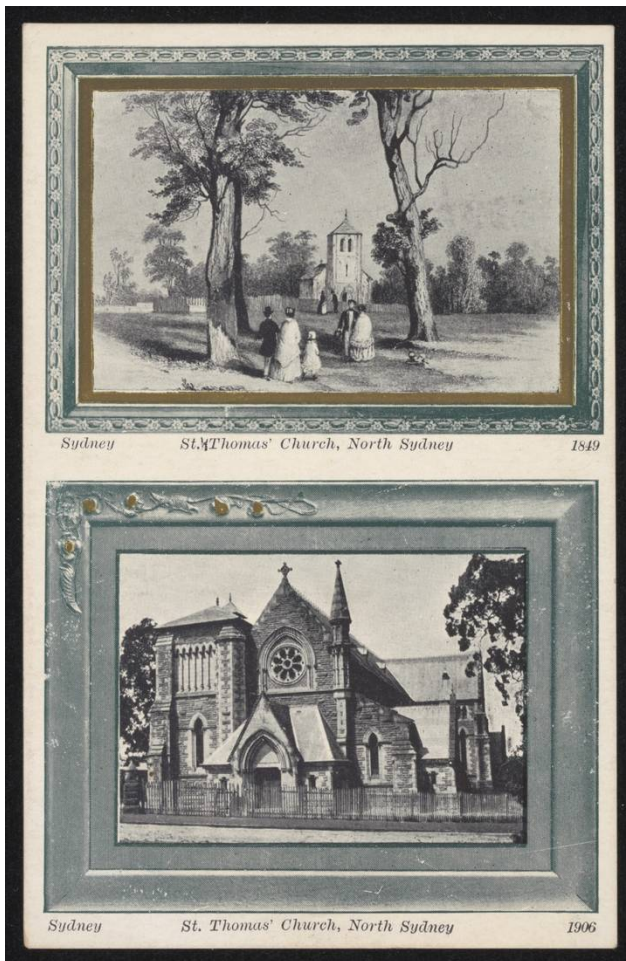

[Back to object](#)

Collection Explorer

St. Thomas' Church, North Sydney

1986.0117.2396

St. Thomas' Church, North Sydney

Physical description

White postcard with a 1849 black and white drawing and a 1906 black and white photograph of "St. Thomas' Church, North Sydney". Both photographs are bordered with a green frame. The postcard is unused.

Object information

What

Type [Photographic postcards](#)

Collection [Josef Lebovic Gallery collection no. 1](#)

Material [Paper.](#)
[Ink](#)

When

Associated period

Associated date