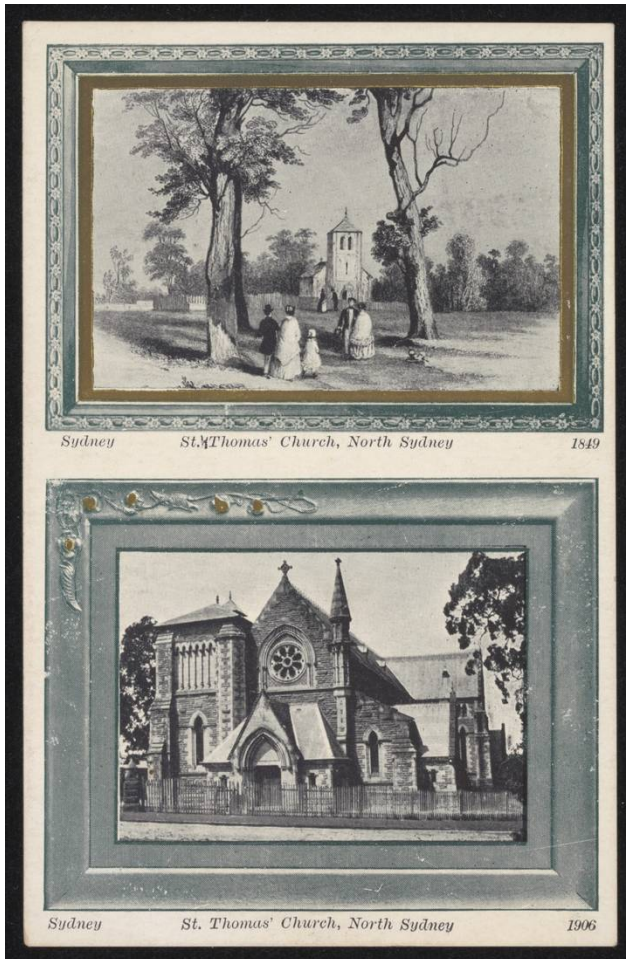

[Back to object](#)

Collection Explorer

St. Thomas' Church, North Sydney

1986.0117.2396

St. Thomas' Church, North Sydney

Physical description

White postcard with a 1849 black and white drawing and a 1906 black and white photograph of "St. Thomas' Church, North Sydney". Both photographs are bordered with a green frame. The postcard is unused.

Object information

What

Type [Photographic postcards](#)

Collection [Josef Lebovic Gallery collection no. 1](#)

Material [Paper.](#)
[Ink](#)

When

Associated period

Associated date

 Who

Collector

[Mr Josef Lebovic](#)

 Where

Place depicted

[North Sydney, Sydney, New South Wales,
Australia](#)

[Back to top](#)