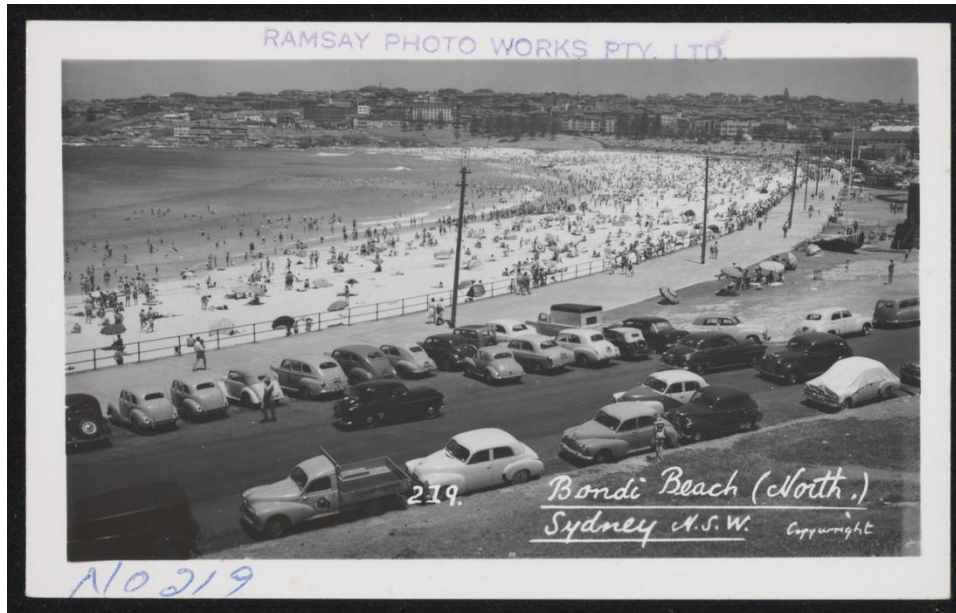

[Back to object](#)

Collection Explorer

Black and white photographic postcard of Bondi Beach (North), Sydney N.S.W.

1986.0117.2197

Black and white photographic postcard of Bondi Beach (North), Sydney N.S.W.

Physical description

Black and white photographic postcard of "Bondi Beach (North.) / Sydney N.S.W.".

Object information

? What

Type [Photographic postcards](#)
Collection [Josef Lebovic Gallery collection no. 1](#)
Material [Paper,](#)
[Ink](#)

👤 Who

Collector
[Mr Josef Lebovic](#)

📍 Where

Place depicted
[Bondi Beach, Bondi, Sydney, New South Wales, Australia](#)

[Back to top](#)