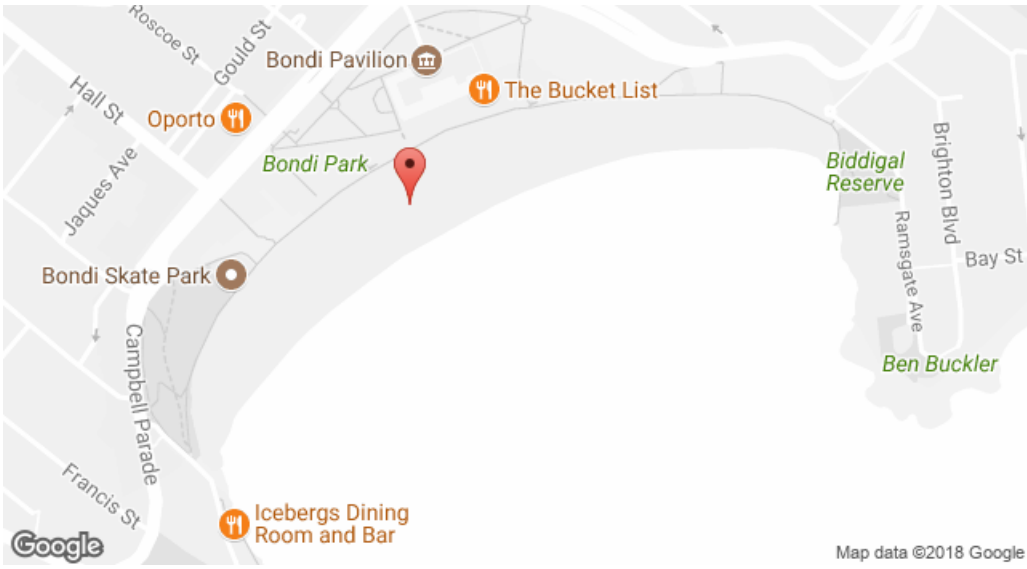

# Collection Explorer

Black and white photographic postcard of Bondi Beach (North), Sydney N.S.W.

1986.0117.2197

## Black and white photographic postcard of Bondi Beach (North), Sydney N.S.W.

### Physical description

Black and white photographic postcard of "Bondi Beach (North.) / Sydney N.S.W.".

Place depicted  
[Bondi Beach, Bondi, Sydney, New South Wales, Australia](#)

[Back to top](#)