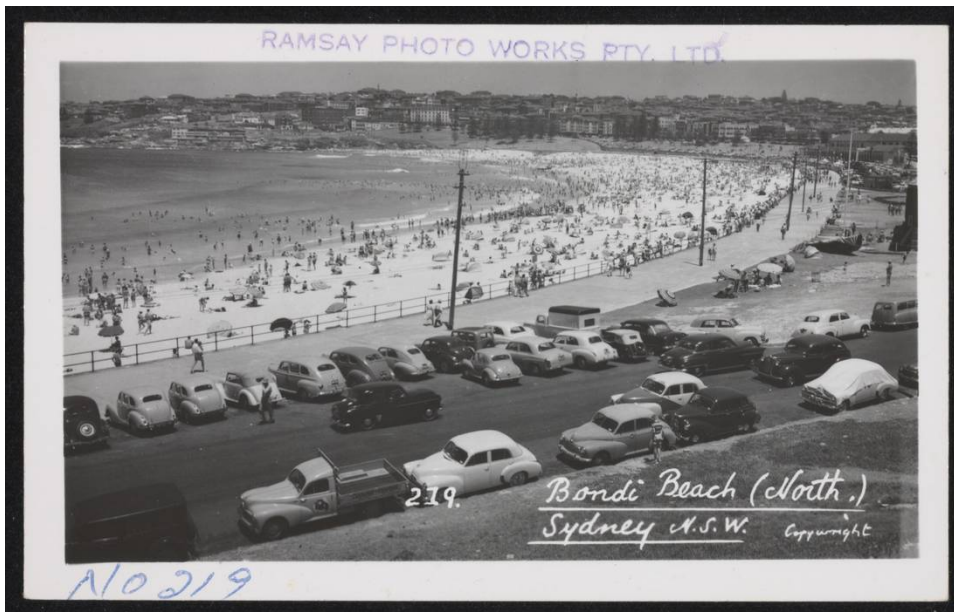

[Back to object](#)

Collection Explorer

Black and white photographic postcard of Bondi Beach (North), Sydney N.S.W.

1986.0117.2197

Black and white photographic postcard of Bondi Beach (North), Sydney N.S.W.

Physical description

Black and white photographic postcard of "Bondi Beach (North.) / Sydney N.S.W.".

Object information

What

Type [Photographic postcards](#)
Collection [Josef Lebovic Gallery collection no. 1](#)
Material [Paper,](#)
[Ink](#)

Who

Collector
[Mr Josef Lebovic](#)

Where

Place depicted
[Bondi Beach, Bondi, Sydney, New South Wales, Australia](#)

[Back to top](#)