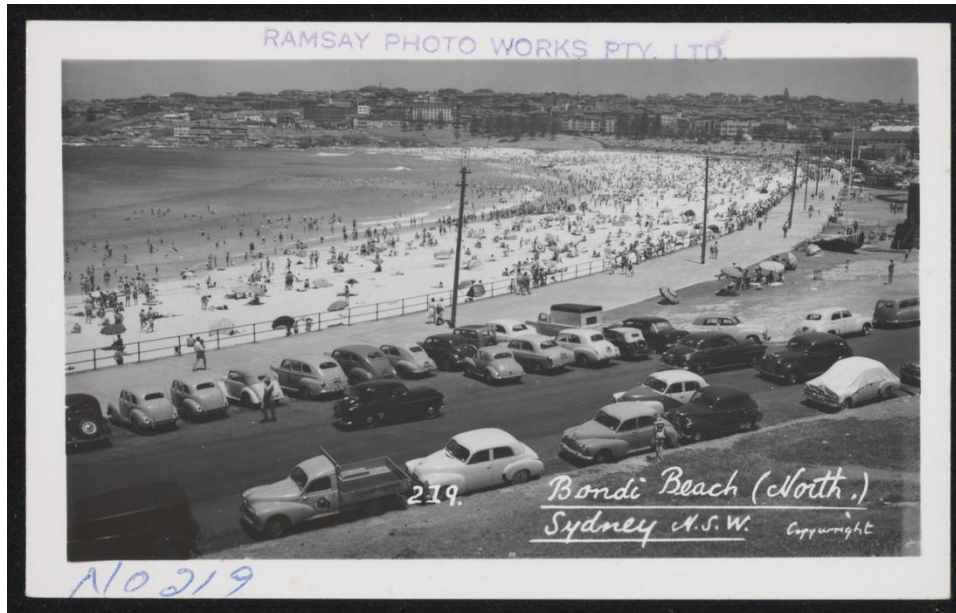

# Collection Explorer

Black and white photographic postcard of Bondi Beach (North), Sydney N.S.W.

1986.0117.2197

## Black and white photographic postcard of Bondi Beach (North), Sydney N.S.W.

### Physical description

Black and white photographic postcard of "Bondi Beach (North.) / Sydney N.S.W.".

Place depicted  
[Bondi Beach, Bondi, Sydney, New South Wales, Australia](#)

[Back to top](#)