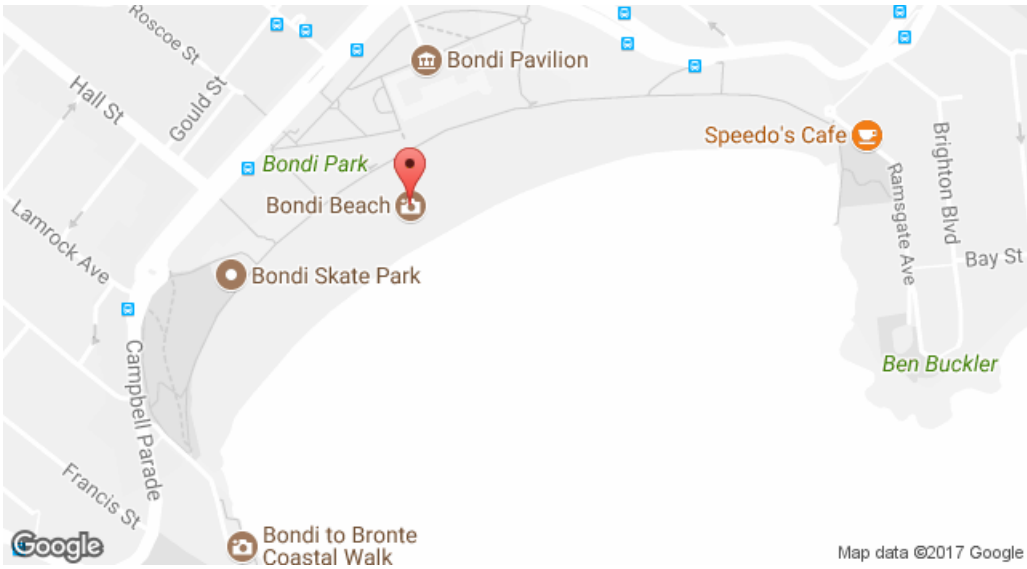

[Back to object](#)

Collection Explorer

Black and white photographic postcard of Bondi Beach (North), Sydney N.S.W.

1986.0117.2197

Black and white photographic postcard of Bondi Beach (North), Sydney N.S.W.

Physical description

Black and white photographic postcard of "Bondi Beach (North.) / Sydney N.S.W.".

Object information

? What

Type [Photographic postcards](#)
Collection [Josef Lebovic Gallery collection no. 1](#)
Material [Paper,](#)
[Ink](#)

👤 Who

Collector
[Mr Josef Lebovic](#)

📍 Where

Place depicted
[Bondi Beach, Bondi, Sydney, New South Wales, Australia](#)

[Back to top](#)