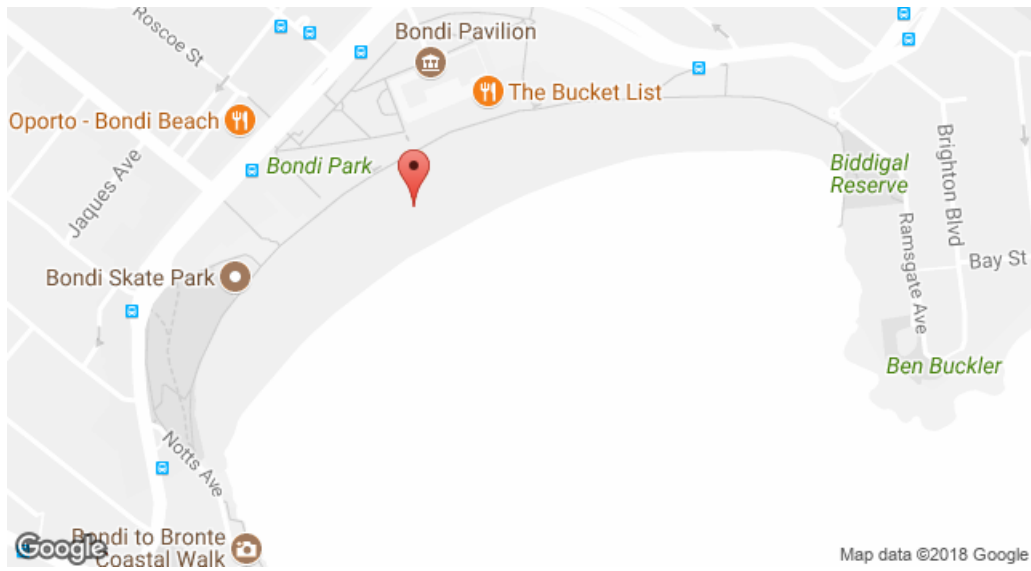

[Back to object](#)

Collection Explorer

Black and white photographic postcard of Bondi Beach (North), Sydney N.S.W.

1986.0117.2197

Black and white photographic postcard of Bondi Beach (North), Sydney N.S.W.

Physical description

Black and white photographic postcard of "Bondi Beach (North.) / Sydney N.S.W.".

Object information

? What

Type [Photographic postcards](#)
Collection [Josef Lebovic Gallery collection no. 1](#)
Material [Paper,](#)
[Ink](#)

👤 Who

Collector
[Mr Josef Lebovic](#)

📍 Where

Place depicted
[Bondi Beach, Bondi, Sydney, New South Wales, Australia](#)

[Back to top](#)