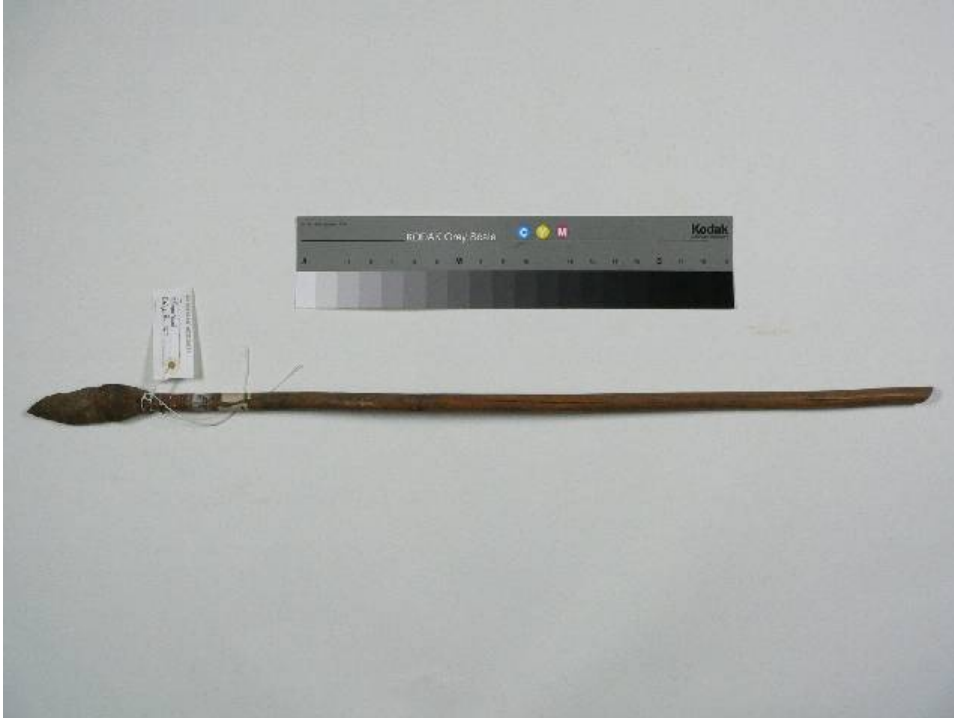

[Back to object](#)

Collection Explorer

Spearhead

1985.0061.0263

Spearhead

Physical description

A spearhead with a wooden shaft and a stone blade hafted with string and adhesive. There is an adhesive cream label with a green stripe and scalloped edging that reads, "Very Rare / West of Daley River / 71". The spear is roughly sawn at the distal end.

Object information

What

Type	Spearheads
Collection	JW Lindo collection
Dimensions	L 740mm x W 40mm x D 25mm
Material	Wood , Stone - non specific , String , Adhesive - non specific , Paper

Who

Collector
[JW. Lindo](#)